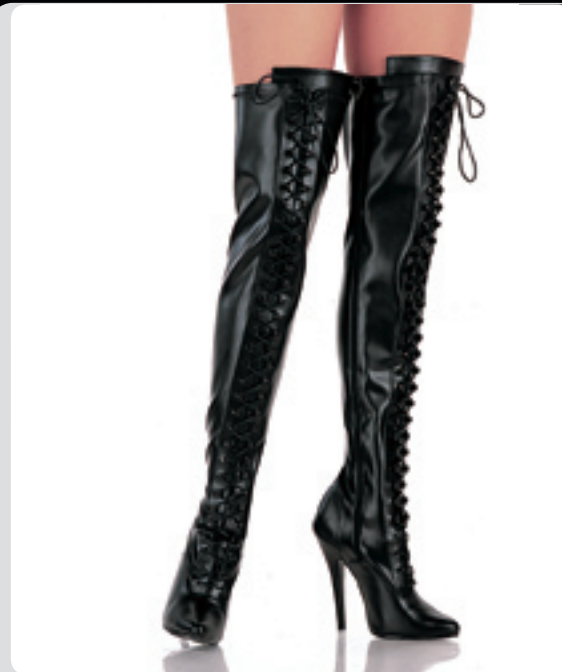

DOMINA-3023

6" lace-up stretch thigh
boot, side zip

sizes: 6-16
runs: V12, L12