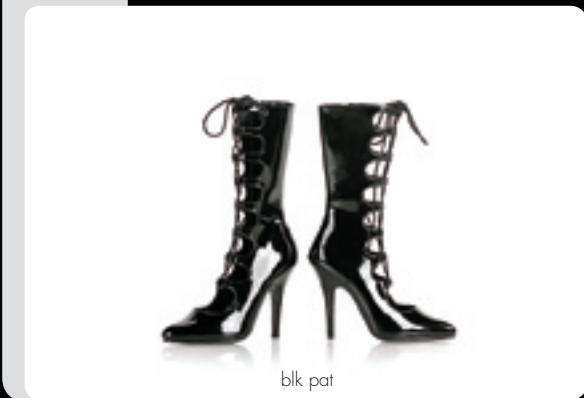

SEDUCE-1049

5" open front mid-calf boot with lace-up ties and wrapping straps closure, side zip

sizes: 6-14
runs: V12, M12

blk pat