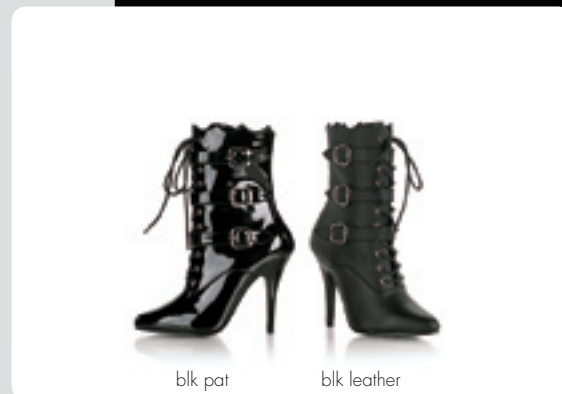

### SEDUCE-IO30

5" lace-up ankle boot with triple D-ring buckle detail, side zip

sizes: 6-14  
runs: V12, M12

blk leather      blk pat

### SEDUCE-IO33

5" lace-up ankle boot with three buckle fastening, side zip

sizes: 6-14  
runs: V12, M12

blk pat      blk leather