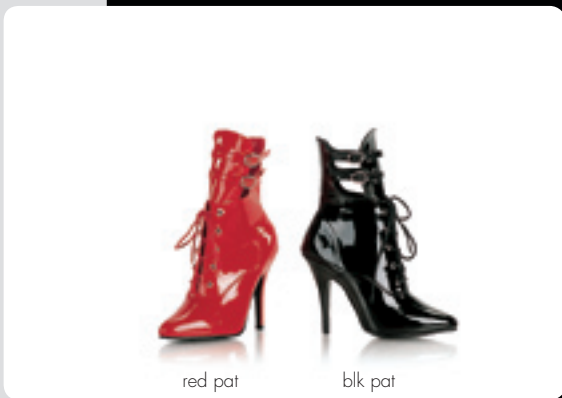

red pat

blk pat