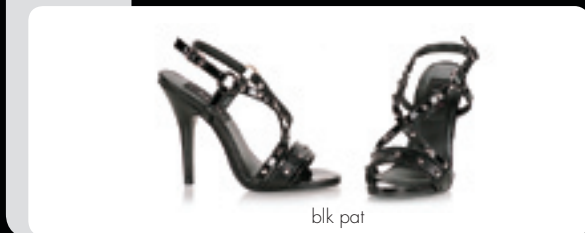

SEDUCE-101

5" peep toe mule
sizes: 5-14
runs: B12, M12

SEDUCE-101C

5" peep toe mule with piping
sizes: 5-12
runs: B12

SEDUCE-105

5" open toe crisscross sling back sandal
sizes: 5-12
runs: B12

SEDUCE-106

5" open toe ankle strap sandal with buckle detail
sizes: 5-14
runs: B12, M12

SEDUCE-109

5" open toe ankle wrap sandal with knotted straps
sizes: 5-12
runs: B12

SEDUCE-112

5" open toe crisscross sling back sandal with metal stud detail
sizes: 5-12
runs: B12

blk pat