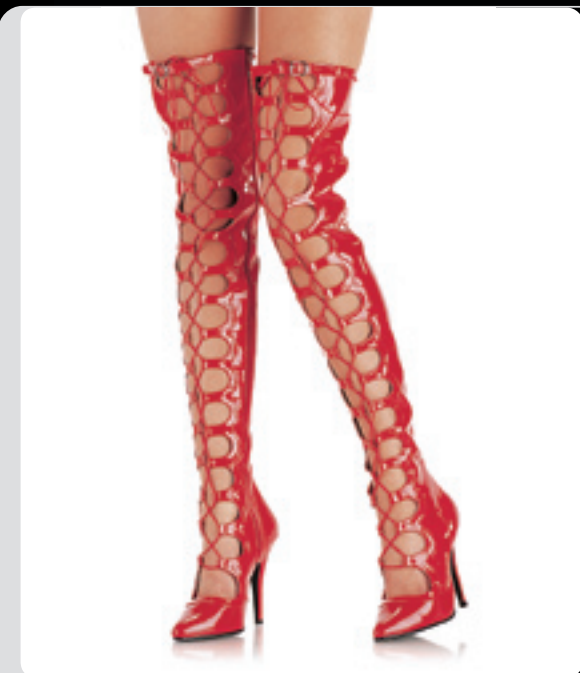

### SEDUCE-3028

5" ribbon lace-up stretch thigh boot with grommeted straps and belt buckle detail, side zip

sizes: 6-14  
runs: V12, M12

blk str pat