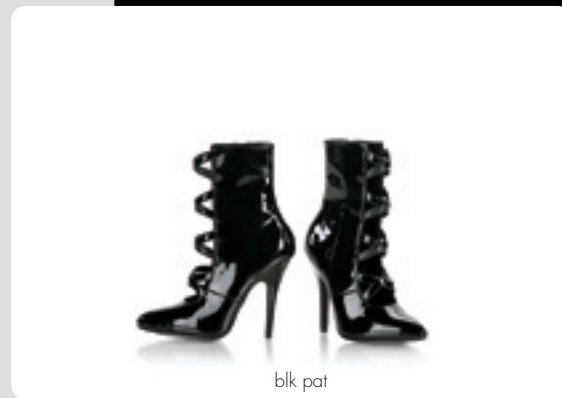

SEDUCE-1037

5" lace-up ankle boot with extended tongue, raised back and double ankle straps

sizes: 6-14
runs: V12, M12

SEDUCE-1044

5" open front crisscross ankle boot, side zip

sizes: 6-14
runs: V12, M12

blk pat

SEDUCE-1045

5" open front ankle boot with five buckles, side zip

sizes: 6-14
runs: V12, M12

SEDUCE-1048

5" open front ankle boot with multiple buckles, side zip

sizes: 6-14
runs: V12, M12