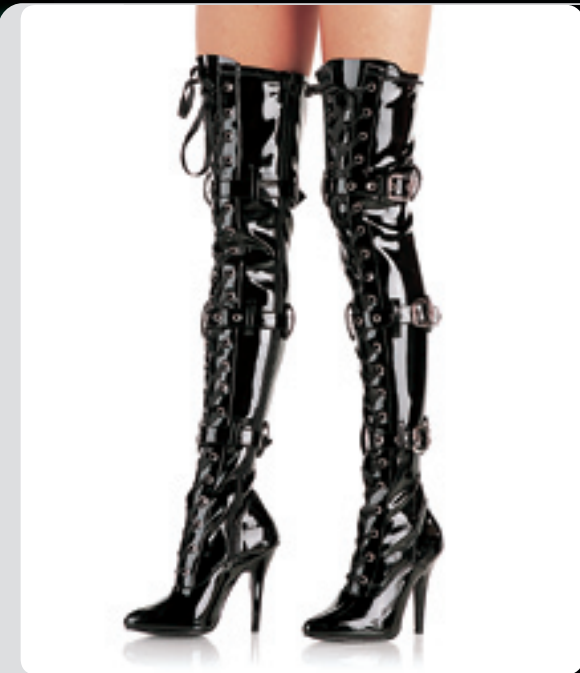

### SEDUCE-3028

5" ribbon lace-up stretch thigh boot with grommeted straps and belt buckle detail, side zip

sizes: 6-14  
runs: V12, M12

blk str pat