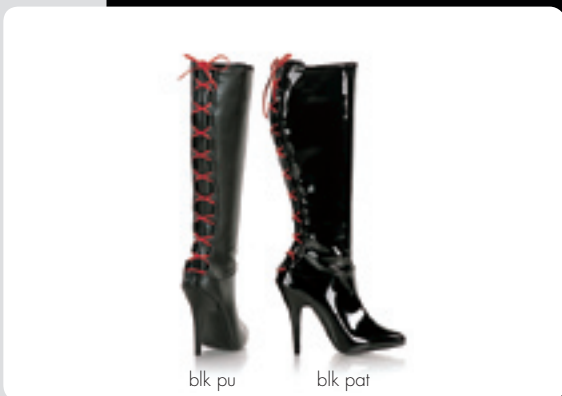

blk pu

blk pat