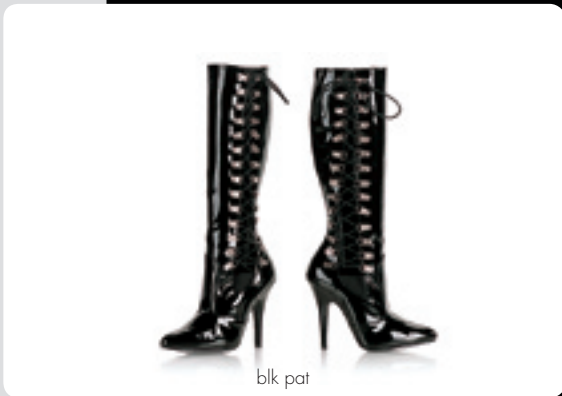

SEDUCE-2054

5" open side D-ring lace-up knee boot, side zip

sizes: 6-14
runs: V12, M12

blk pat

SEDUCE-2056

5" knee boot with corset style side lacing and hooks ornamentation, and elasticated panel on inside upper calf, side zip

sizes: 6-14
runs: V12, M12

SEDUCE-2064

5" knee boot with back lacing ornamentation and elasticated panel on inside upper calf, side zip (includes black & red laces)

sizes: 6-14
runs: V12, M12

DOMINA-2000

6" plain stretch knee boot

sizes: 6-16
runs: V12, L12