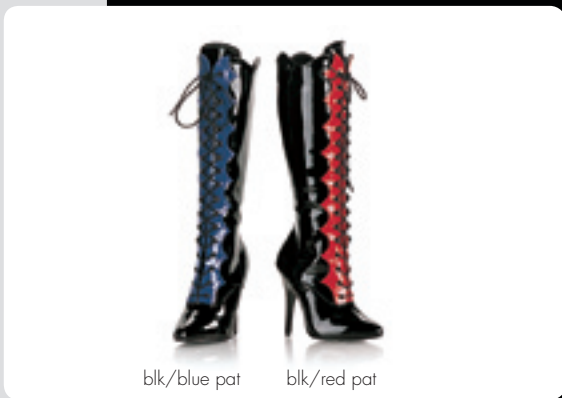

blk/blue pat   blk/red pat