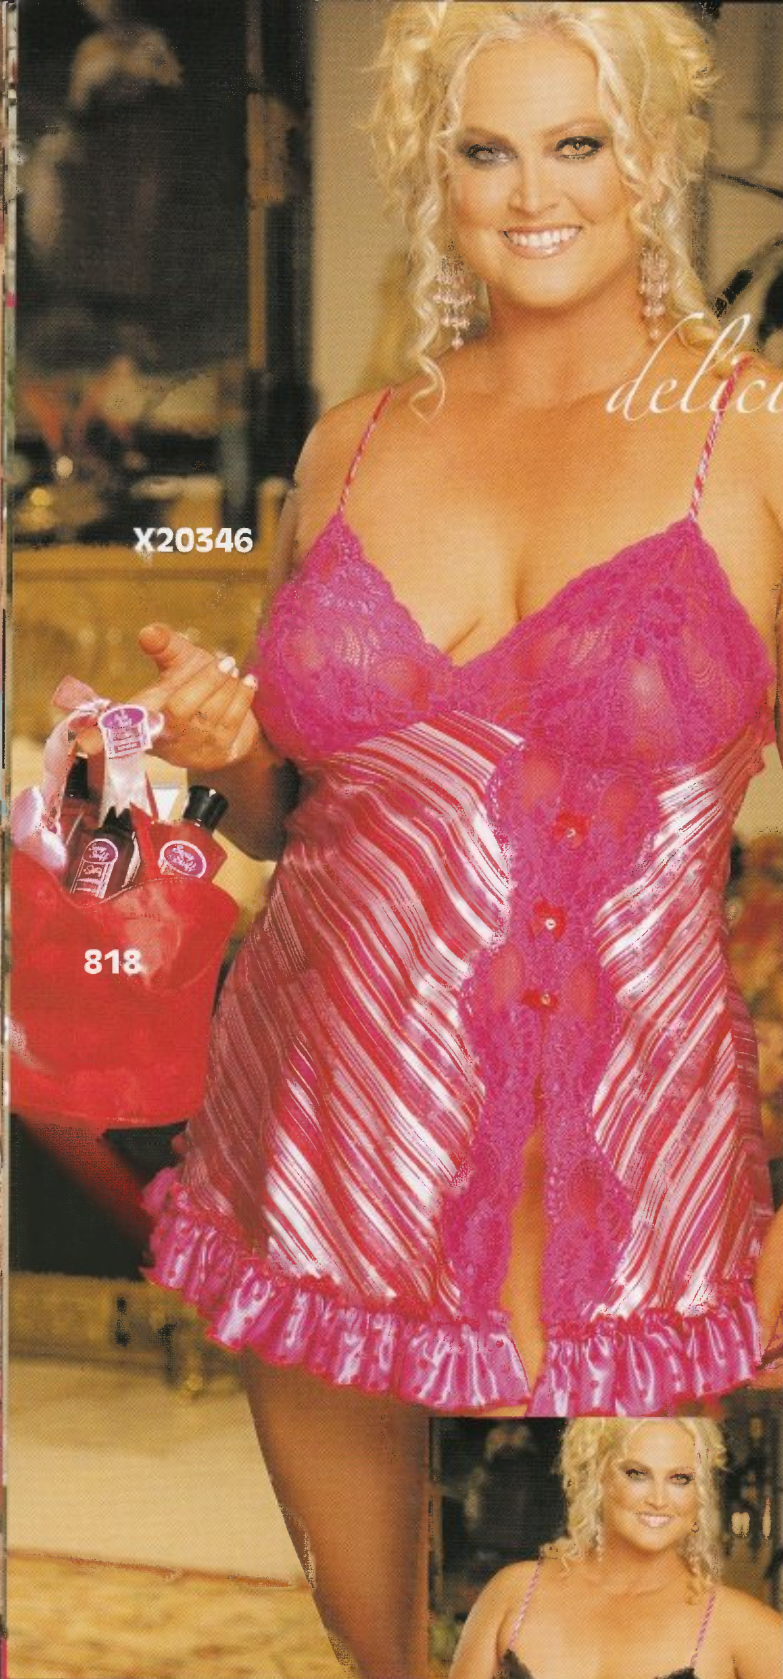

delicious by Lust

X20346

818