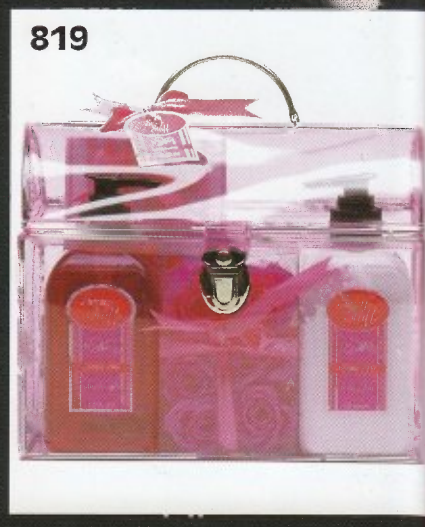

L800

L801

L803

L804

L802

L800 LUST
EAU DE PERFUME SPRAY FOR WOMEN *Enhanced by sexual attractant pheromones. In an attractive box.*

L801 VIRILE
EAU DE COLOGNE SPRAY FOR MEN *Enhanced by sexual attractants pheromones. Comes boxed.*

L803 LUST SCENTED SHIMMERING
BUBBLE BATH *With pheromones. 3 Fl.oz.*

L804 LUST SCENTED SHIMMERING
MASSAGE OIL *With pheromones. 3 Fl.oz.*

L802 LUST SCENTED SHIMMERING
BODY LOTION *Enhanced with pheromones. 3 Fl.oz.*

813
HEART SHAPED 5 PC GIFT SET *Set includes Rose and Lavender scented 6 oz Shower Gel, 3 oz Bath Crystals, 6 oz Body Lotion, 4 oz Body Scrub. Plus all these products come in an adorable Heart Shaped Box. Colors: Assorted. One Size.*

814
DRESSING BOX 7 PC GIFT SET *Set includes a sensual Rose and Lavender scented 6 oz Shower Gel, 3 oz Bath Crystals, 6 oz Body Lotion, 4 oz Body Scrub, 4 oz Body Butter, 1 oz Body Powder with puff. Plus, the set comes with a reusable "Dressing Box" to carry all of your intimate belongings. Colors: Assorted. One Size.*

820
HEARTS OF PASSION 6 PIECE SET *Set includes an inviting Honeysuckle fragrance 3.1 oz Shower Gel, 3.1 oz Body Lotion, 4 oz Massage Oil, 2.9 oz Body Butter, Box of 6 dissolving Soap Rose Buds, and a reusable "Designer" Heart shaped Box. Colors: Assorted. One Size.*

819
"LUNCH BOX" 6 PIECE SPA GIFT SET *Set includes Honeysuckle fragrant 10 oz Shower Gel, 10 oz Body Lotion, 7 oz Bath Crystals, Box of 6 dissolving Soap Rose Buds, Spongy Loofa and a clear pink tinted plastic "Lunch Box". Colors: Assorted. One Size.*

821
STYLISH BOX 6 PIECE GIFT SET *Set includes delectable Pomegranate and Coconut fragrant 6.7 oz Shower Gel, 6.7 oz Body Lotion, 2 packages of 10 oz Bath Fizzers, 6 dissolving Bath Beads, plus a re-usable "designer" Box. Colors: Assorted. One Size.*