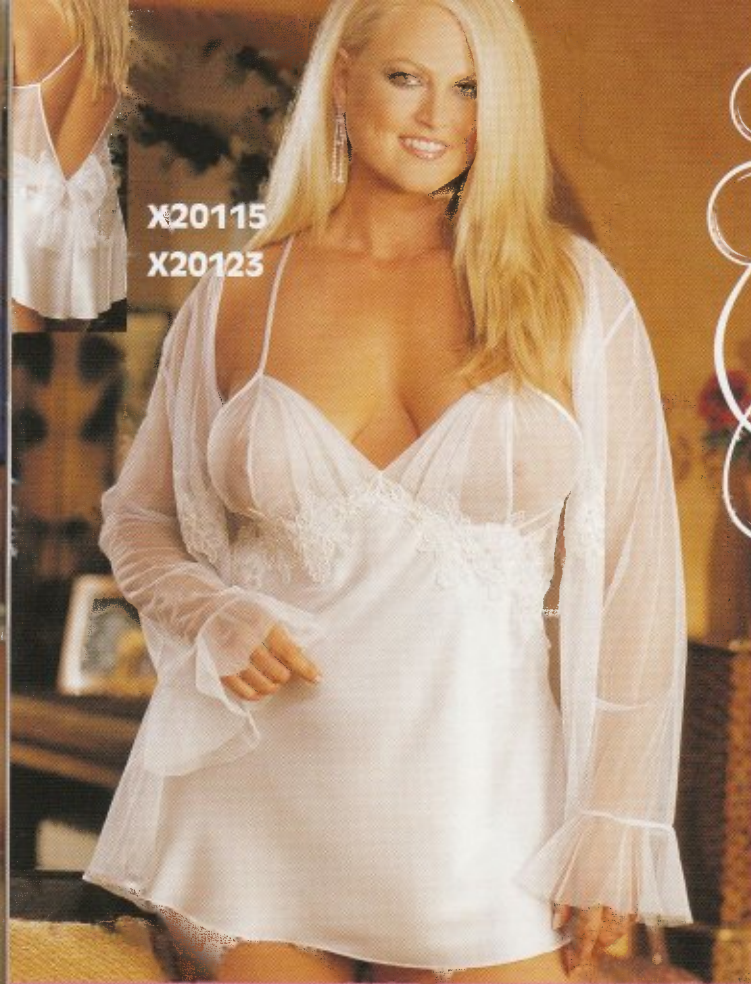

X20115
X20123