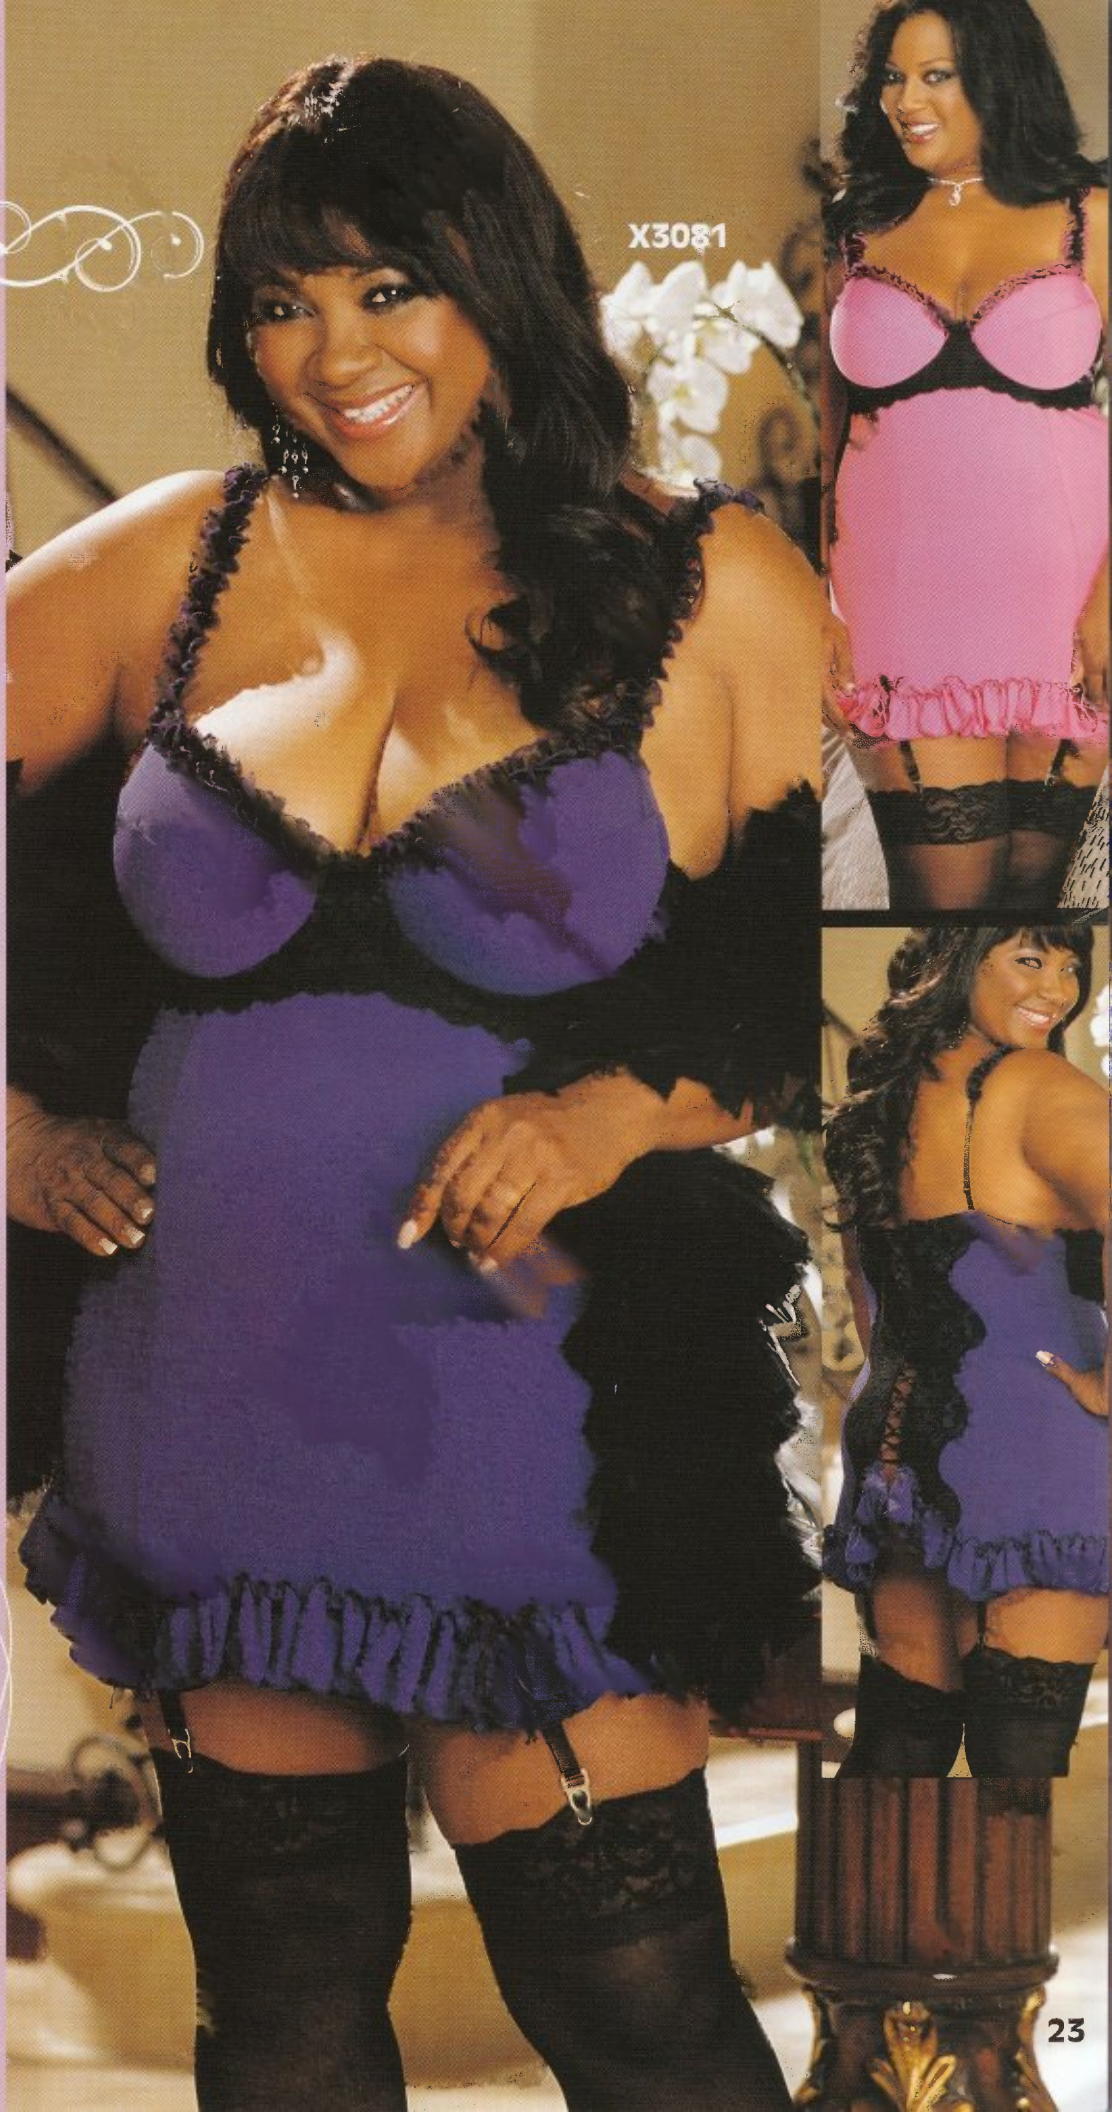

more
to adore

X9504

FABULOUS STRETCH KNIT AND STRETCH LACE BUSTIER

With slightly padded under wired cups, lace up front, hook & eye back with adjustable straps and garters. Comes with G-string. Colors: Pink/Black, Purple/Black. Sizes: 38-40-42-44. Shown with No. X5077 Stockings.

X3082

GORGEOUS STRETCH KNIT AND STRETCH LACE LONG GOWN

With supportive halter neck closure, full flowing skirt and a sexy open back. Colors: Pink/Black, Purple/Black. Sizes: 1X, 2X, 3X.

X3081

SOFT AND EASY FITTING STRETCH KNIT AND STRETCH LACE GARTERED CHEMISE

With slightly padded under wired cups, sexy lace trimmed lace-up back with adjustable straps and garters. Comes with G-string. Colors: Pink/Black, Purple/Black. Sizes: 1X, 2X, 3X. Shown with No. X5077 Stockings and No. 5 Feather Boa.

X3081