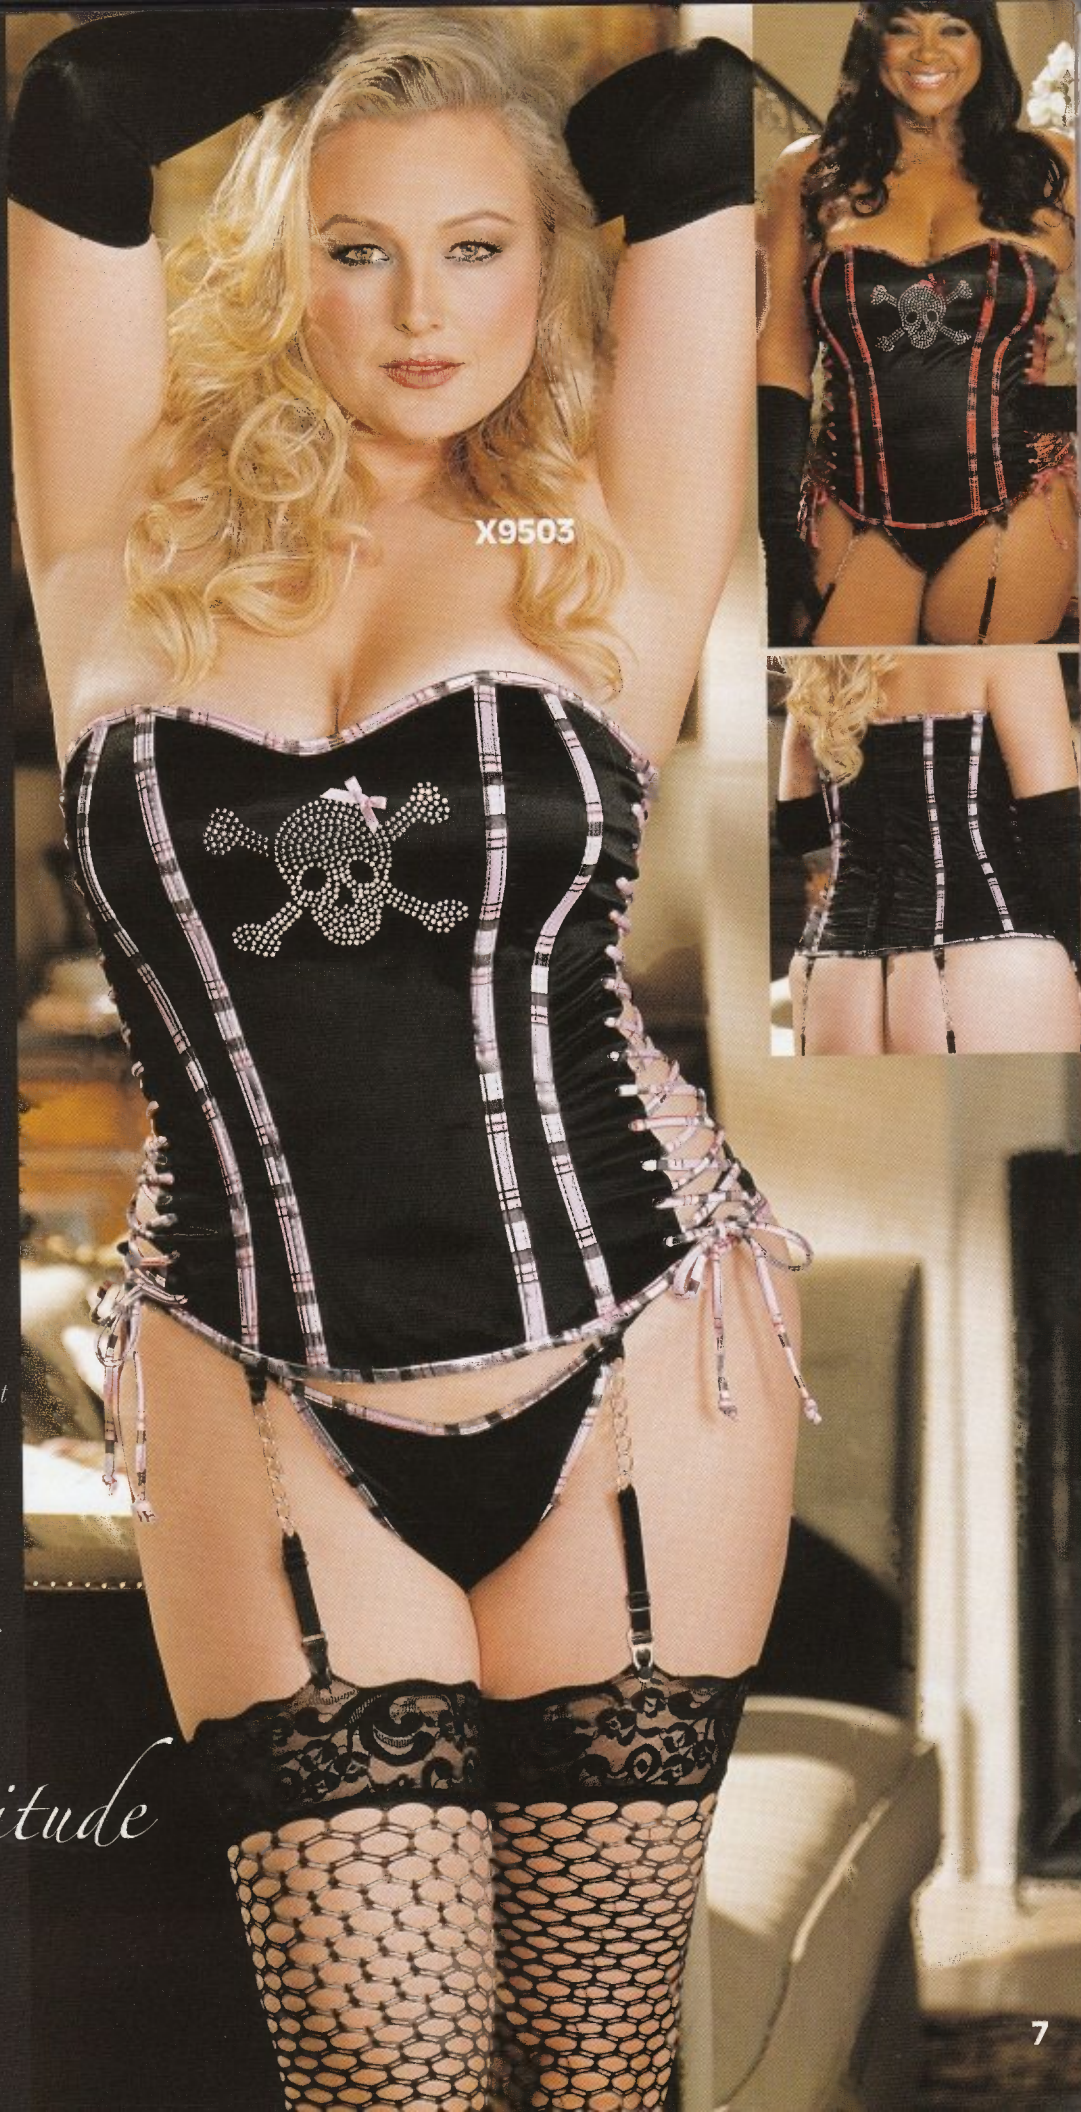

X9503
SKULLS AND PLAID CORSET

Our Satin and Stretch Plaid Corset has a metallic studded Skull pressed on the front with sexy lace up sides, hook & eye closure back and comes with removable, adjustable Chain garters and G-string. Colors: Pink/Black, Red/Black. Sizes: 38-40-42-44. Shown with No. X92000 Stockings.