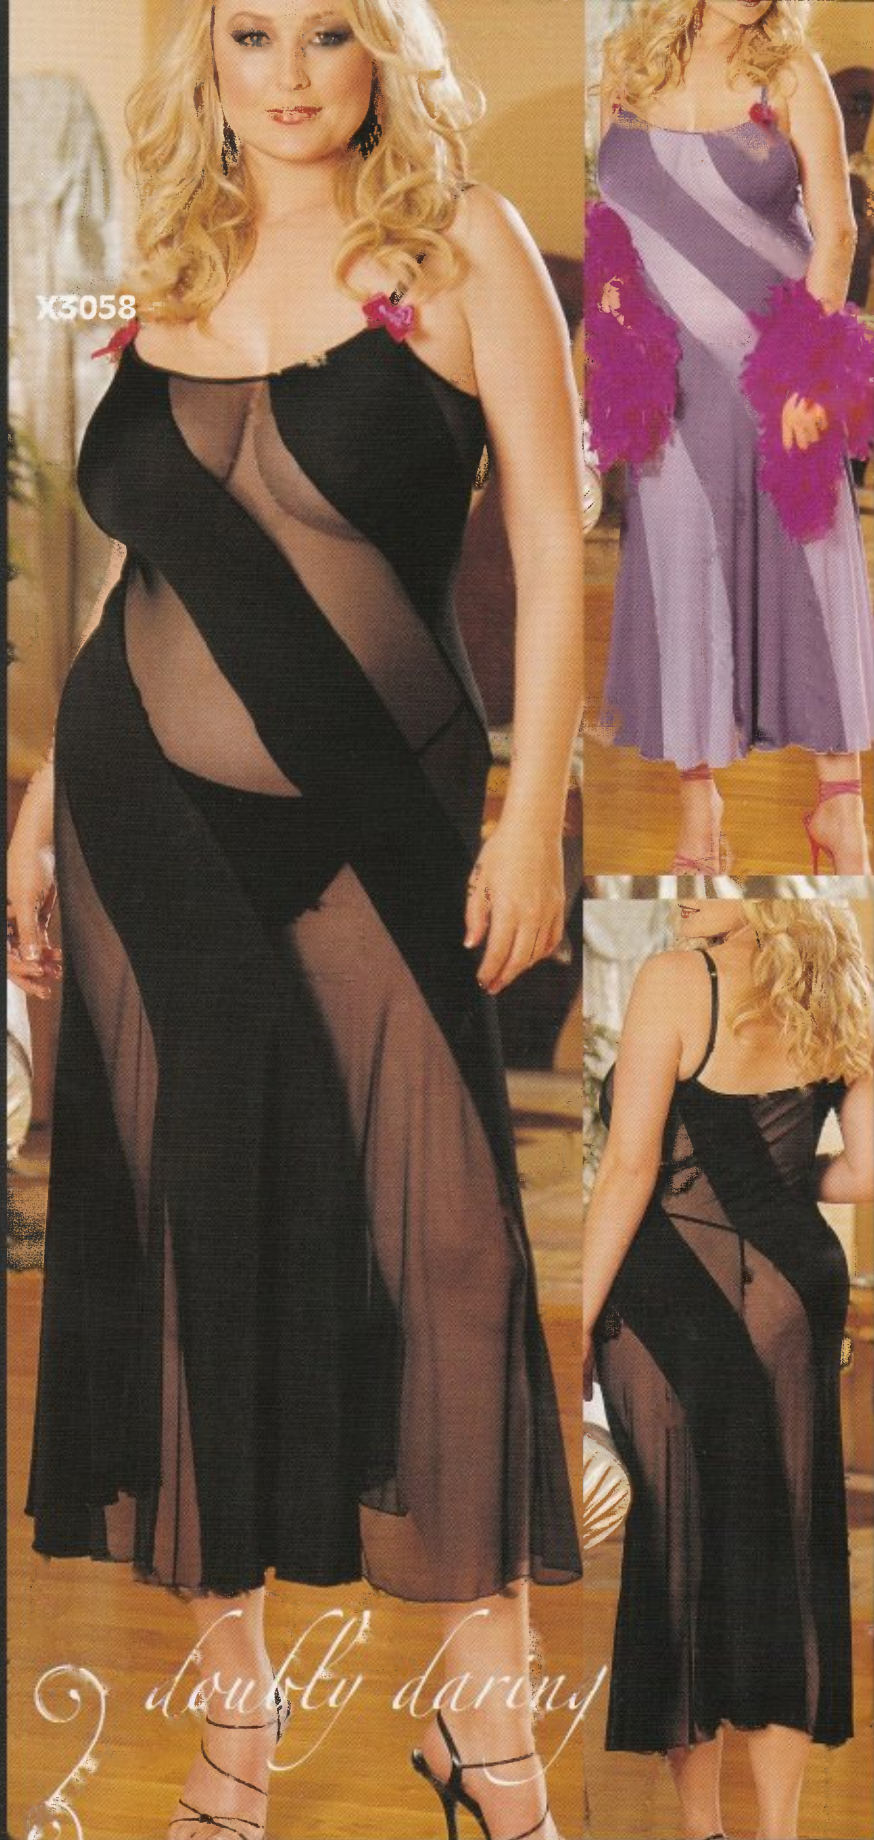

X3075

X3058

X3075
SUPPLE AND SOFT STRETCH KNIT CHEMISE *With slightly padded under wired cups, a sexy open back with a supportive hook closure, adjustable straps and garters. Colors: Black, Purple, Red. Sizes: 1X, 2X, 3X. Shown with Stockings No. X6618, X5075, and No. 219 Gloves.*

X3058
STRETCH KNIT AND STRETCH MESH LONG SWIRL GOWN *Swirls all around your body and has adjustable straps. Colors: Black, Purple. Sizes: 1X, 2X, 3X. Shown with No. 5 Feather Boa.*

doubly daring