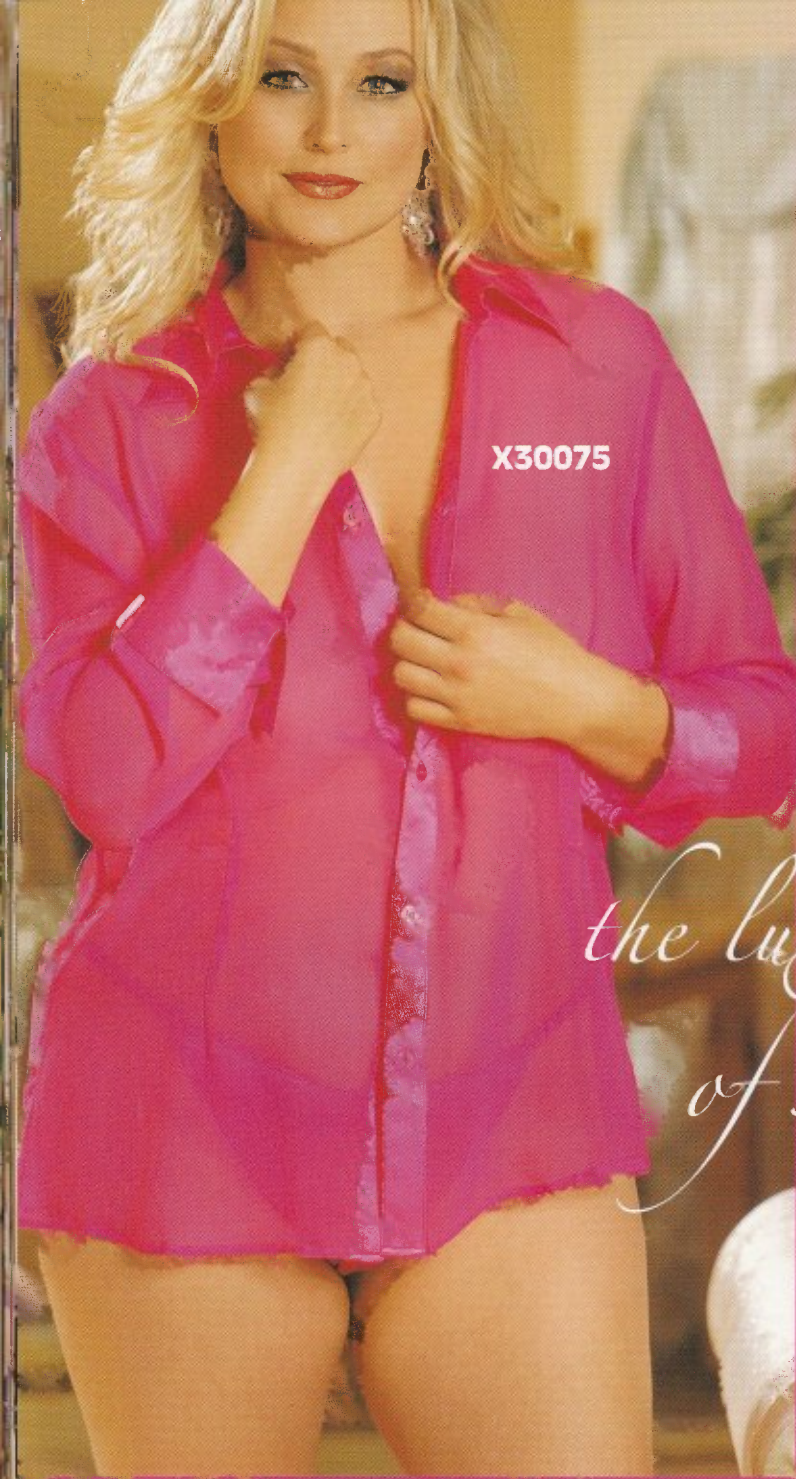

X30075

*the luxury
of silk*