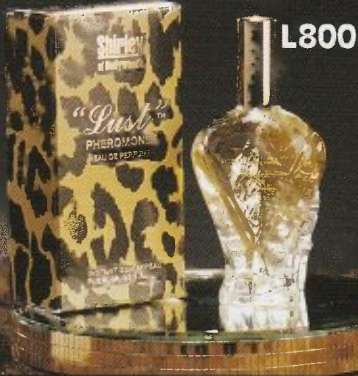

L800

L801

L803

L804

L802

L800 LUST
EAU DE PERFUME SPRAY FOR WOMEN *Enhanced by sexual attractant pheromones. In an attractive box.*

L801 VIRILE
EAU DE COLOGNE SPRAY FOR MEN *Enhanced by sexual attractants pheromones. Comes boxed.*

L803 LUST SCENTED SHIMMERING
BUBBLE BATH *With pheromones. 3 Fl.oz.*

L804 LUST SCENTED SHIMMERING
MASSAGE OIL *With pheromones. 3 Fl.oz.*

L802 LUST SCENTED SHIMMERING
BODY LOTION *Enhanced with pheromones. 3 Fl.oz.*

813
HEART SHAPED 5 PC GIFT SET *Set includes Rose and Lavender scented 6 oz Shower Gel, 3 oz Bath Crystals, 6 oz Body Lotion, 4 oz Body Scrub. Plus all these products come in an adorable Heart Shaped Box. Colors: Assorted. One Size.*

814
DRESSING BOX 7 PC GIFT SET *Set includes a sensual Rose and Lavender scented 6 oz Shower Gel, 3 oz Bath Crystals, 6 oz Body Lotion, 4 oz Body Scrub, 4 oz Body Butter, 1 oz Body Powder with puff. Plus, the set comes with a reusable "Dressing Box" to carry all of your intimate belongings. Colors: Assorted. One Size.*

820
HEARTS OF PASSION 6 PIECE SET *Set includes an inviting Honeysuckle fragrance 3.1 oz Shower Gel, 3.1 oz Body Lotion, 4 oz Massage Oil, 2.9 oz Body Butter, Box of 6 dissolving Soap Rose Buds, and a reusable "Designer" Heart shaped Box. Colors: Assorted. One Size.*

819
"LUNCH BOX" 6 PIECE SPA GIFT SET *Set includes Honeysuckle fragrant 10 oz Shower Gel, 10 oz Body Lotion, 7 oz Bath Crystals, Box of 6 dissolving Soap Rose Buds, Spongy Loofa and a clear pink tinted plastic "Lunch Box". Colors: Assorted. One Size.*

821
STYLISH BOX 6 PIECE GIFT SET *Set includes delectable Pomegranate and Coconut fragrant 6.7 oz Shower Gel, 6.7 oz Body Lotion, 2 packages of 10 oz Bath Fizzers, 6 dissolving Bath Beads, plus a re-usable "designer" Box. Colors: Assorted. One Size.*