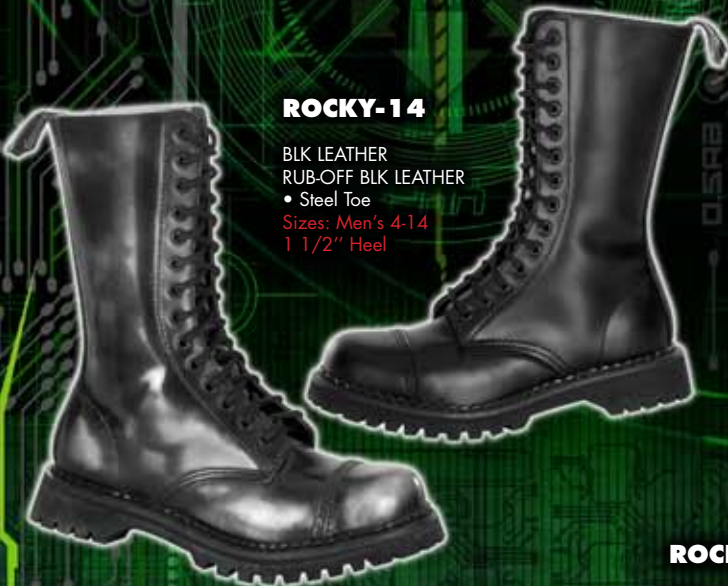

ROCKY-03

BLK LEATHER
RUB-OFF BURGUNDY LEATHER
• Steel Toe
Sizes: Men's 4-12
1 1/4" Heel

ROCKY-07

BLK/WHT PU
• Steel Toe
Sizes: Men's 4-12
1 1/4" Heel

ROCKY-10

BLK LEATHER
BLUE LEATHER
RUB-OFF BURGUNDY LEATHER
• Steel Toe
Sizes: Men's 4-13
1 1/4" Heel