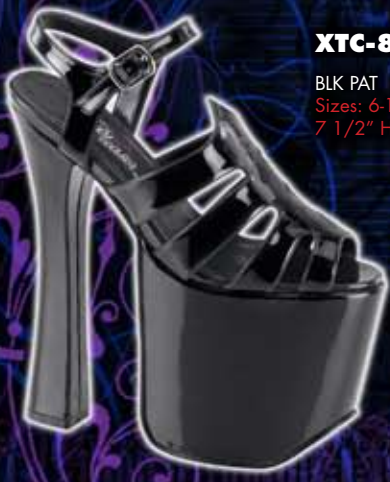

REVENGE-3010

BLK PAT
BLK LEATHER
Sizes: 6-15
6 1/4" Heel
Side Zipper

REVENGE-3018

BLK PAT
Sizes: 6-15
6 1/4" Heel
Side Zipper

REVENGE-3020

BLK PAT
Sizes: 6-15
6 1/4" Heel
Side Zipper

REVENGE-3025

BLK STRETCH PU
Sizes: 6-15
6 1/4" Heel
Side Zipper