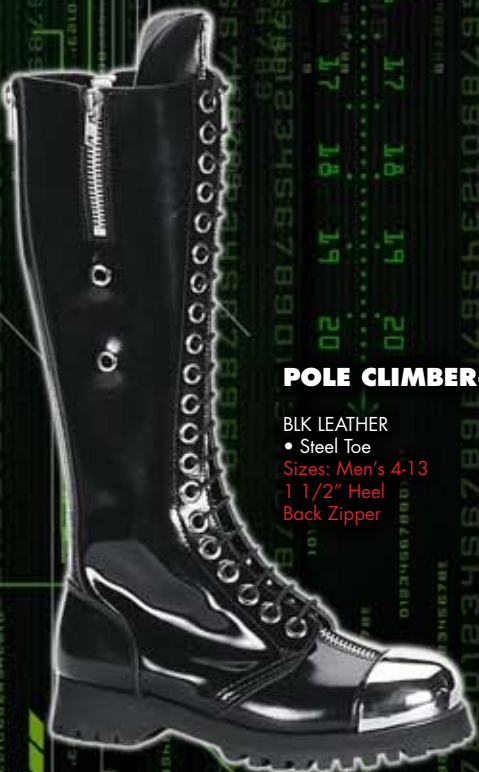

MAVERICK-8812

BLK PIG LEATHER
Sizes: Men's 8-14
1 1/2" Heel

MACHINIST-20

BLK LEATHER
RUB-OFF BURGUNDY LEATHER
• Steel Toe
Sizes: Men's 4-14
2 3/4" Heel
Double Zipper

MONKEY BOOT-102

BLK LEATHER
Sizes: Men's 4-14
1" Heel

POLE CLIMBER-I

BLK LEATHER
• Steel Toe
Sizes: Men's 4-13
1 1/2" Heel
Back Zipper

POLE CLIMBER-II

BLK LEATHER
• Steel Toe
Sizes: Men's 4-12
2 3/4" P/F
Back Zipper

POLE CLIMBER-10

BLK LEATHER
• Steel Toe
Sizes: Men's 4-12
2 3/4" P/F
Back Zipper