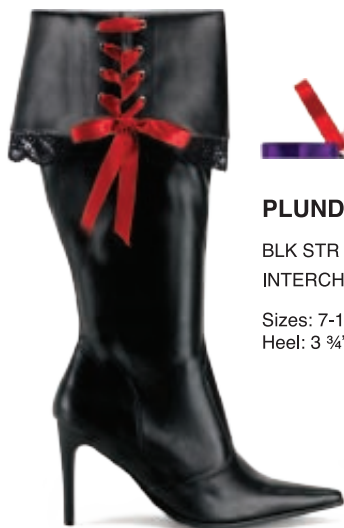

(WIDE CALF, WIDE SHOE WIDTH)
BLK STR PAT
WHT STR PAT

Sizes: 7-13
Heel: 3"

LUST-2000X

BLK STR PAT
BLK STR PU

Sizes: 7-13
Heel: 3 3/4"

PLUNDER-110X

BLK STR PU W/
INTERCHANGEABLE LACES

Sizes: 7-13
Heel: 3 3/4"