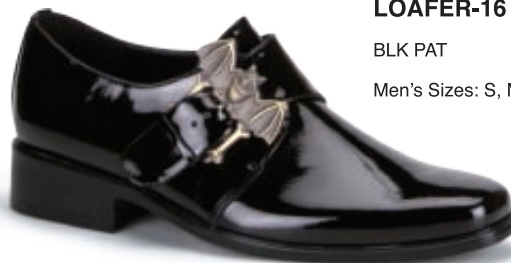

BLK STR PAT

Sizes: 7-13
Heel: 3 3/4"

Men Shoes

RENAISSANCE-10

BLK MICROFIBER
BROWN MICROFIBER
Men's Sizes: S, M, L, XL

HATTER-02

BLK IMMITATION SUEDE-PU
BROWN IMMITATION SUEDE-PU
Men's Sizes: S, M, L, XL

X-RAY-02

BLK PU
Men's Sizes: S, M, L, XL

LOAFER-16

BLK PAT
Men's Sizes: S, M, L, XL

BLOODY-06

BLK PAT-RED BLOOD SPLATTER
WHT PAT-RED BLOOD SPLATTER
Men's Sizes: S, M, L, XL

KING-01

BLUE FAUX SUEDE
Men's Sizes: S, M, L, XL