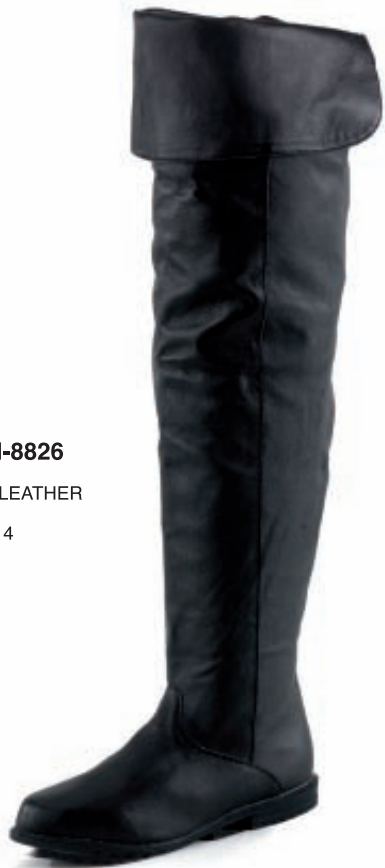

Sizes: 6-12
Heel: 4"

RAVEN-8826

BLK PIG LEATHER

Sizes: 6-14
Heel: 3/4"

MAIDEN-8828

BLK PIG LEATHER

Sizes: 6-12
Heel: 2 1/2"

Retro