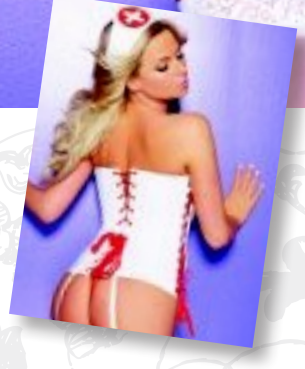

Available in DIVA

11-2007

**Vinyl 3 Piece Set Nurse Corset**

Boning. Lace up back. Detachable garters.

Front zipper opening. Sizes: S-M-L-XL.

G-STRING & HAT INCLUDED

11-1047

**Vinyl French Maid Corset 4 Piece Set**