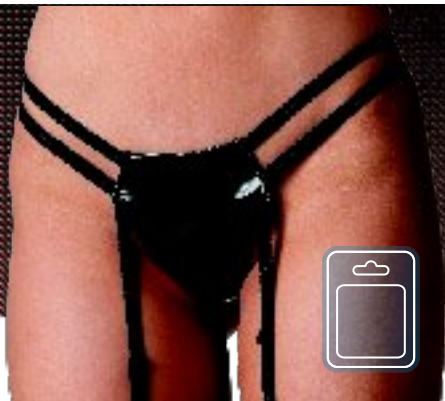

3-1007 Available in DIVA
Vinyl Thong
Lycra back. One Size. Plus Size: One Size.