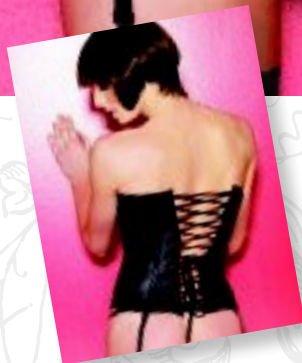

New

11-415
Leather & Metal Hook & Eye Corset
Boning. Lace up back. Detachable garters.
Sizes S-M-L-XL.
G-STRING INCLUDED

11-113

Leather Corset With Zipper

Underwire. Adjustable shoulder straps.
Boning. Lace up back. Detachable garters.
Sizes: S-M-L-XL.
G-STRING INCLUDED