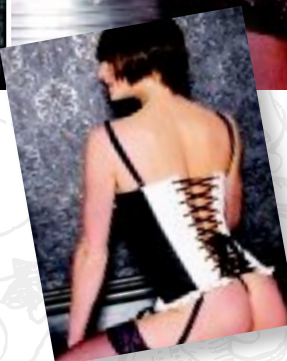

11-9601R

Rubber Look Vinyl "Victoria" Corset

Boning. Front busk opening. Adjustable shoulder straps. Lace up back. Detachable garters. Colors: Pink/Black, Red/Black, Black/White. Sizes: S-M-L-XL. G-STRING INCLUDED

New

11-9601B

Rubber Look Vinyl "Victoria" Corset

Boning. Front busk opening. Adjustable shoulder straps. Lace up back. Detachable garters. Colors: Pink/Black, Red/Black, Black/White. Sizes: S-M-L-XL. G-STRING INCLUDED

New

11-9601P

Rubber Look Vinyl "Victoria" Corset

Boning. Front busk opening. Adjustable shoulder straps. Lace up back. Detachable garters. Colors: Pink/Black, Red/Black, Black/White. Sizes: S-M-L-XL. G-STRING INCLUDED

New