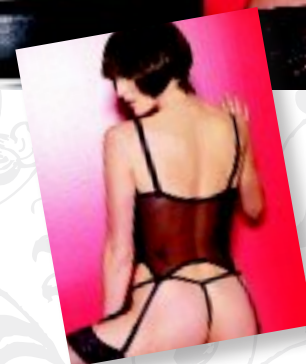

Available in DIVA

11-602

Studded Leather Corset

Adjustable shoulder straps. Full mesh back.

Front zipper opening. Sizes: S/M, L/XL.

G-STRING INCLUDED

New

11-225