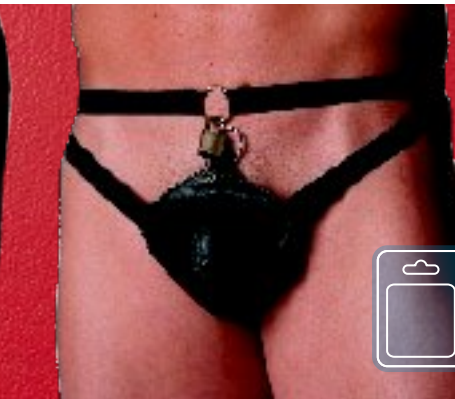

24-606
Men's Leather Chastity Thong
Lycra back. One Size.