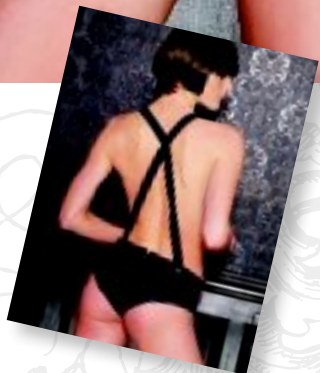

Rubber Look Vinyl Hot Shorts

Back zipper opening. Adjustable suspender straps.
Colors: Black, Pink/Black. Sizes: S-M-L-XL.