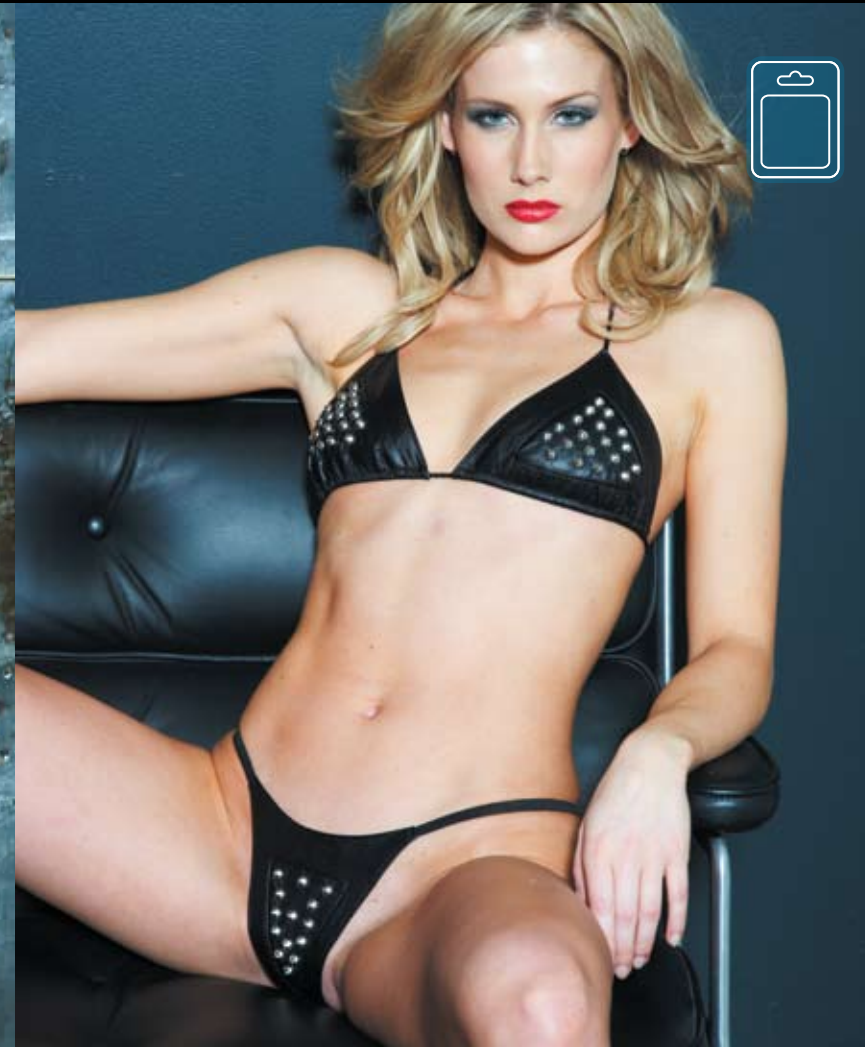

NEW

**12-225
Leather And Velour 2 Pc Set**
Bra: Adjustable snap neck. Ties behind back. G-string: Ties on side. Elastic back. One Size. Shown with 17-225 robe.

▲ **12-301
Leather & Chain 2 Piece Set**
Bra: Adjustable collar & back. G-string: Adjustable. Elastic g-string back. One Size.

LEATHER SETS

▲ **12-826 PLUS
Leather & Fishnet 2 Piece Set**
Bra: Ties around neck. Elastic back. G-string: Elastic back. One Size. Plus Size: One Size.

▼ **12-500
Leather & Mesh 2 Piece Set**
Bustier: Adjustable snap collar. Mesh back. Thong: Mesh back. One Size.

36

▼ **12-216 PLUS
Studded Leather 2 Piece Set**
Bra: Ties behind neck & back. G-string: Elastic back. One Size. Plus Size: One Size.

36