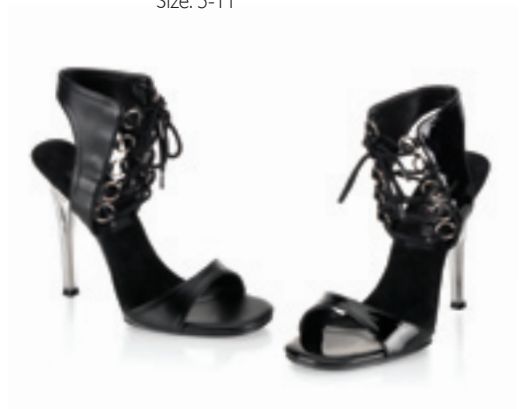

GALA-72

Blk Pat/Clr
Size: 5-11
Blk Pu/Clr