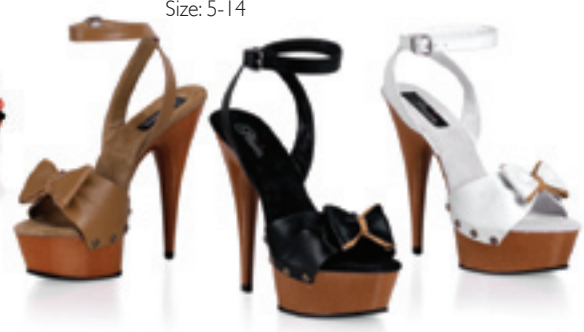

DELIGHT-642W

Featuring Sawdust Faux Wood Bottom
Blk Leather/Tan Slv Leather/Tan
Tan Leather/Tan
Size: 5-14

DELIGHT-646

Blk/Blk
Size: 5-14